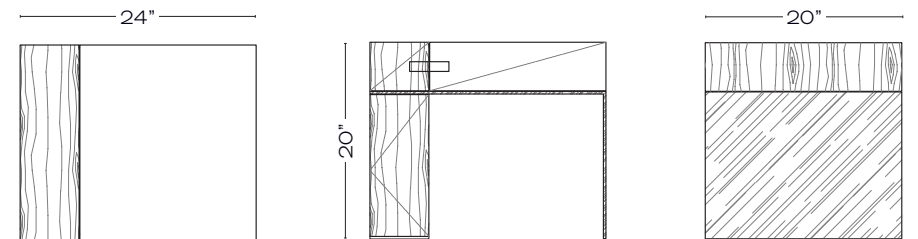

Specifications

STOCKHOLM DRESSER

YORK CONSOLE

YORK CONSOLE
Also Available in 36" and 42" Widths

Specifications

CAIRO TABLE
Also Available in 108" and 120" Widths

VIENNA TABLE

SHANGHAI TABLE