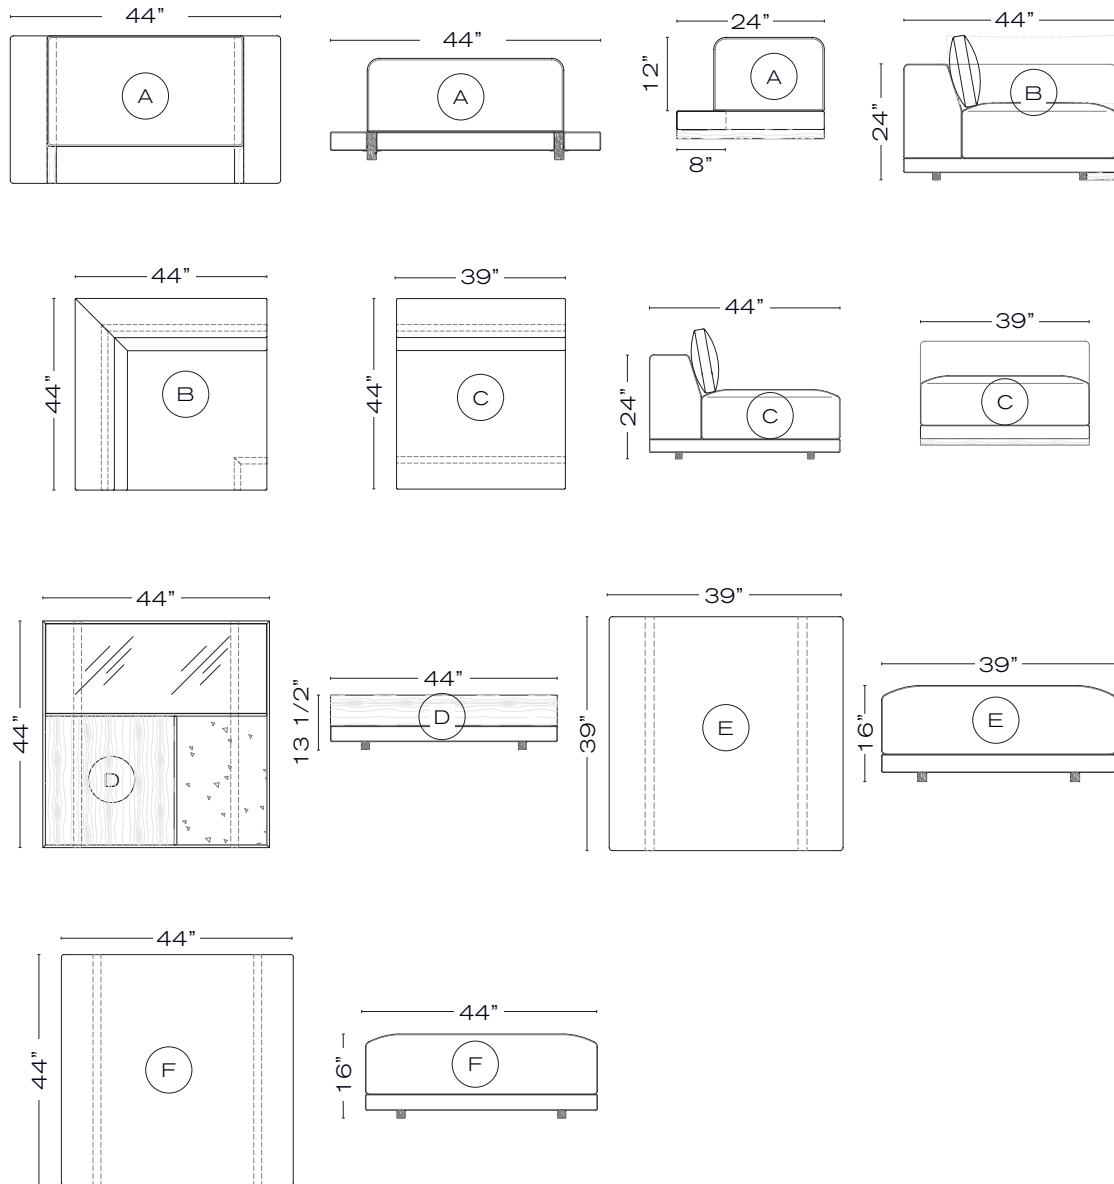

Specifications

STOCKHOLM DRESSER

YORK CONSOLE

YORK CONSOLE
Also Available in 36" and 42" Widths

Specifications

CAIRO TABLE
Also Available in 108" and 120" Widths

VIENNA TABLE

SHANGHAI TABLE