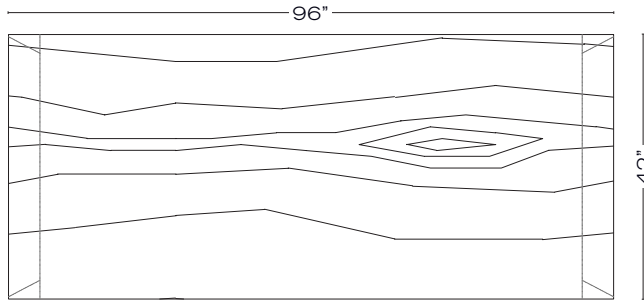

Specifications

STOCKHOLM DRESSER

YORK CONSOLE

YORK CONSOLE
Also Available in 36" and 42" Widths

Specifications

CAIRO TABLE
Also Available in 108" and 120" Widths

VIENNA TABLE

SHANGHAI TABLE