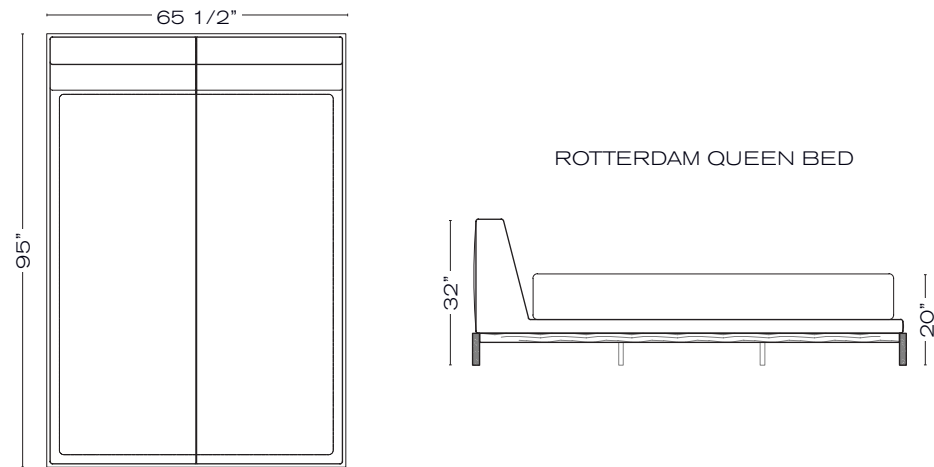

ROTTERDAM QUEEN BED