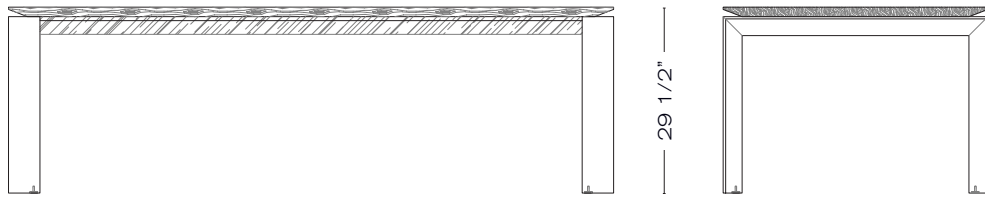

Specifications

STOCKHOLM DRESSER

YORK CONSOLE

YORK CONSOLE
Also Available in 36" and 42" Widths

Specifications

CAIRO TABLE
Also Available in 108" and 120" Widths

VIENNA TABLE

SHANGHAI TABLE