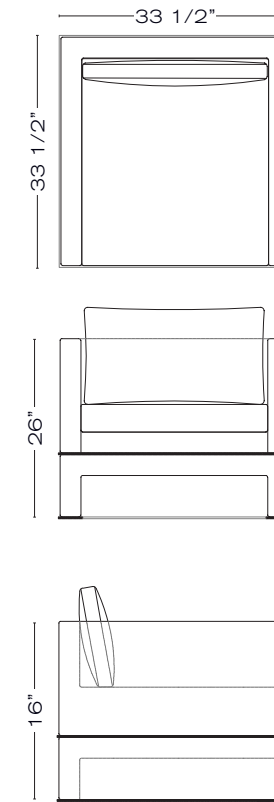

ROTTERDAM SOFA

LUGANO CHAIR