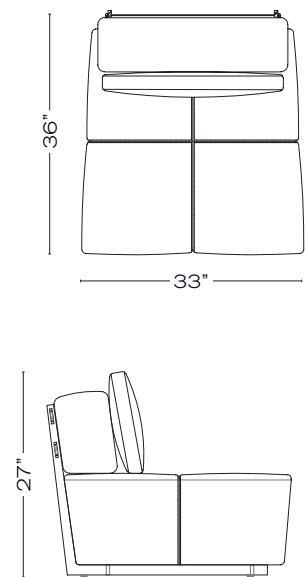

LUCCA CHAIR