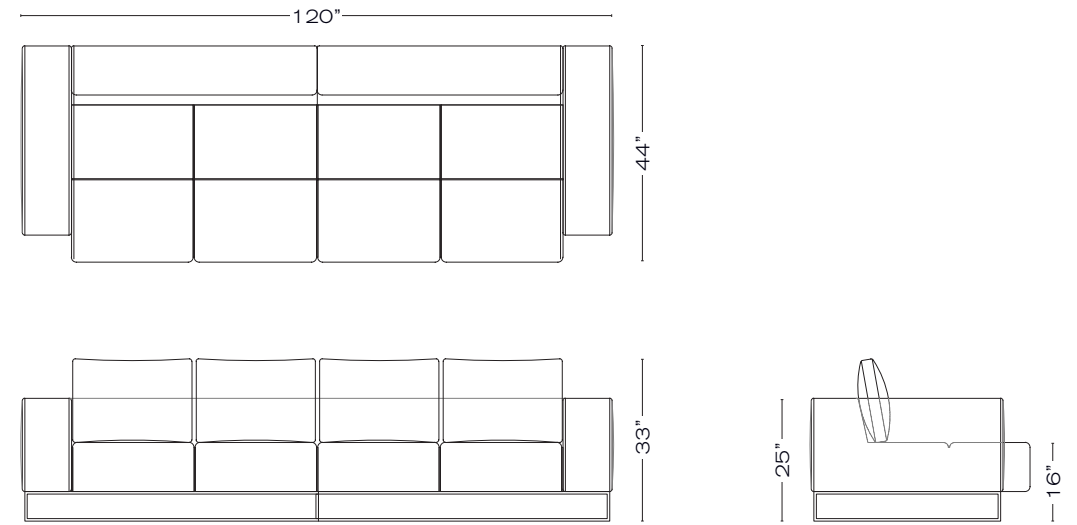

GLASGOW SOFA