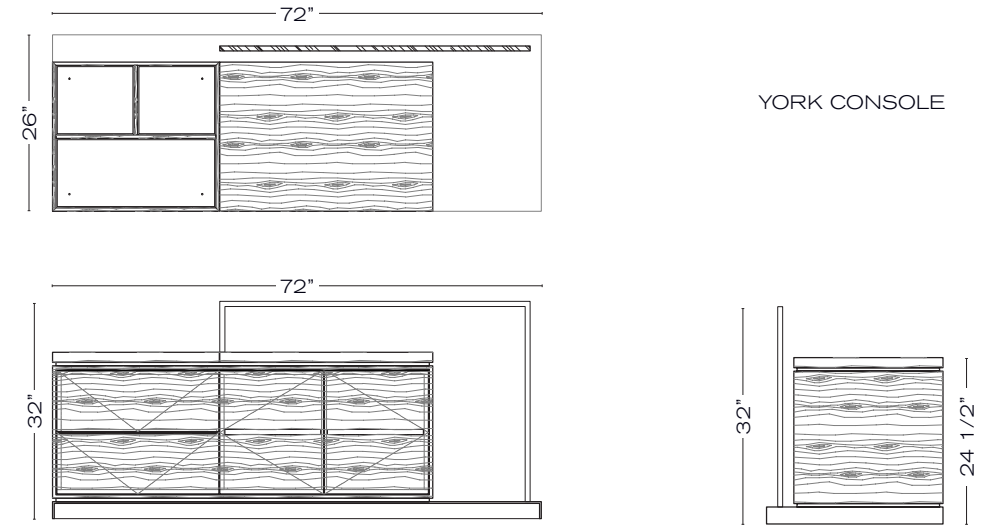

Specifications

STOCKHOLM DRESSER

YORK CONSOLE

YORK CONSOLE
Also Available in 36" and 42" Widths

Specifications

CAIRO TABLE
Also Available in 108" and 120" Widths

VIENNA TABLE

SHANGHAI TABLE