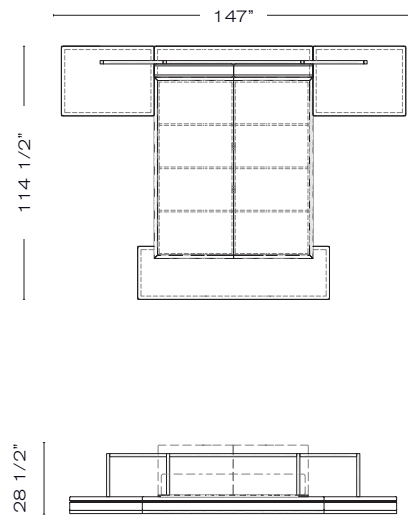

MILAN BED QUEEN