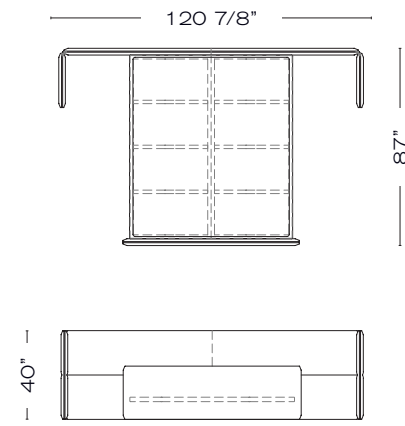

COMO BED QUEEN