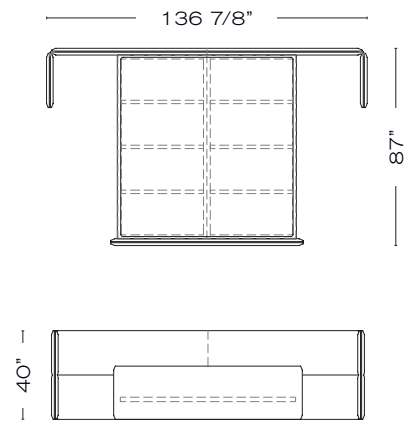

COMO BED KING