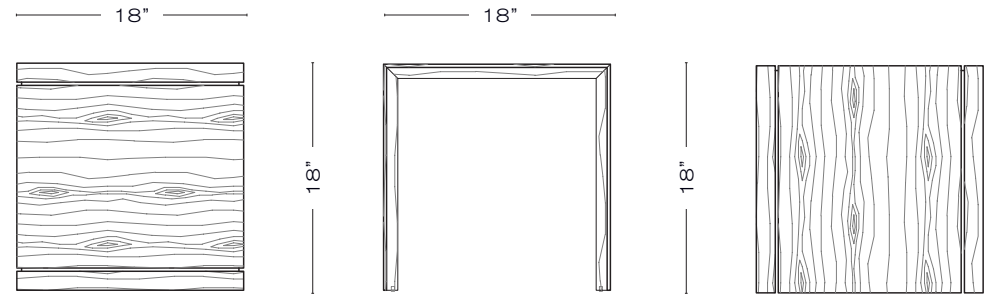

Specifications

STOCKHOLM DRESSER

YORK CONSOLE

YORK CONSOLE
Also Available in 36" and 42" Widths

Specifications

CAIRO TABLE
Also Available in 108" and 120" Widths

VIENNA TABLE

SHANGHAI TABLE