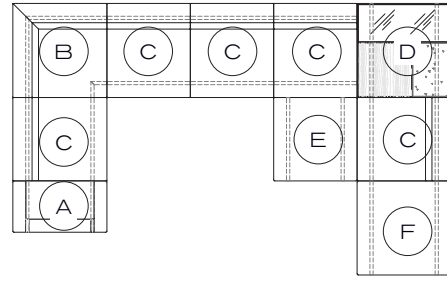

Specifications

STOCKHOLM DRESSER

YORK CONSOLE

YORK CONSOLE
Also Available in 36" and 42" Widths

Specifications

CAIRO TABLE
Also Available in 108" and 120" Widths

VIENNA TABLE

SHANGHAI TABLE