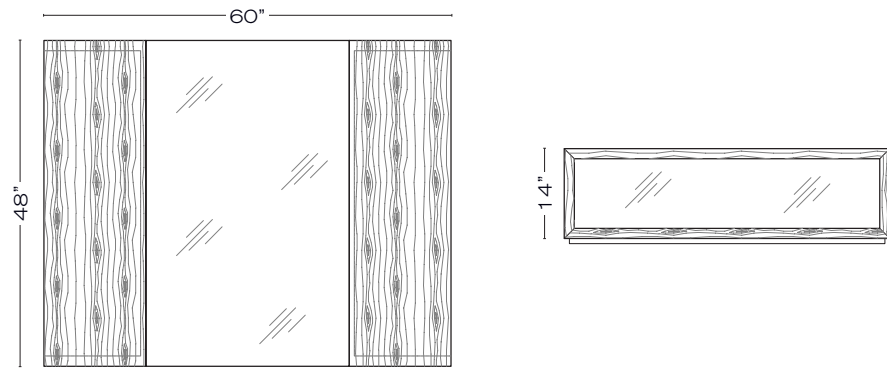

MARSEILLE TABLE