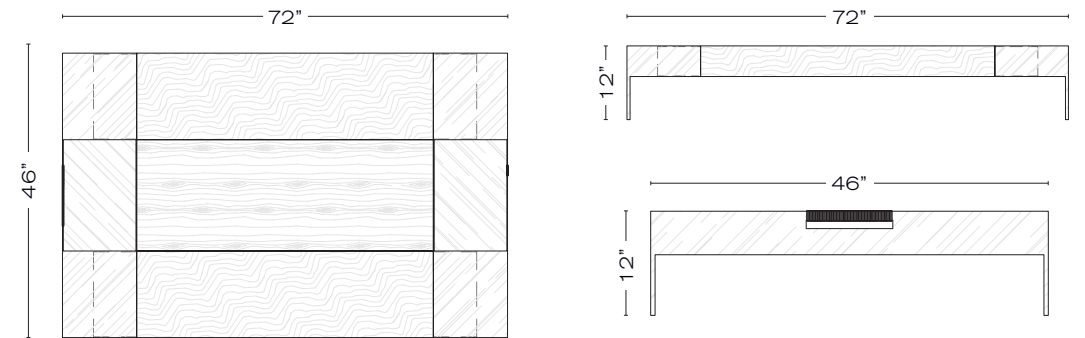

Specifications

STOCKHOLM DRESSER

YORK CONSOLE

YORK CONSOLE
Also Available in 36" and 42" Widths

Specifications

CAIRO TABLE
Also Available in 108" and 120" Widths

VIENNA TABLE

SHANGHAI TABLE