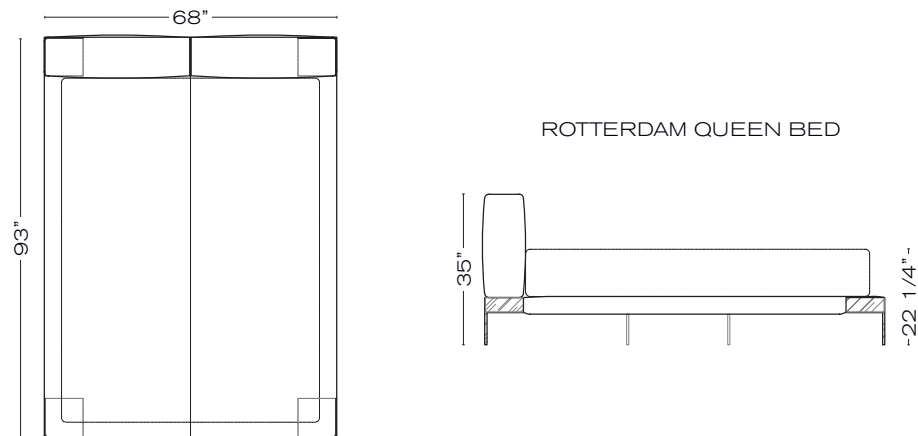

ROTTERDAM QUEEN BED