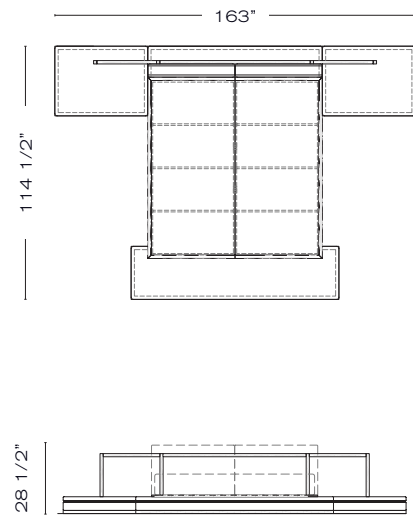

MILAN BED KING